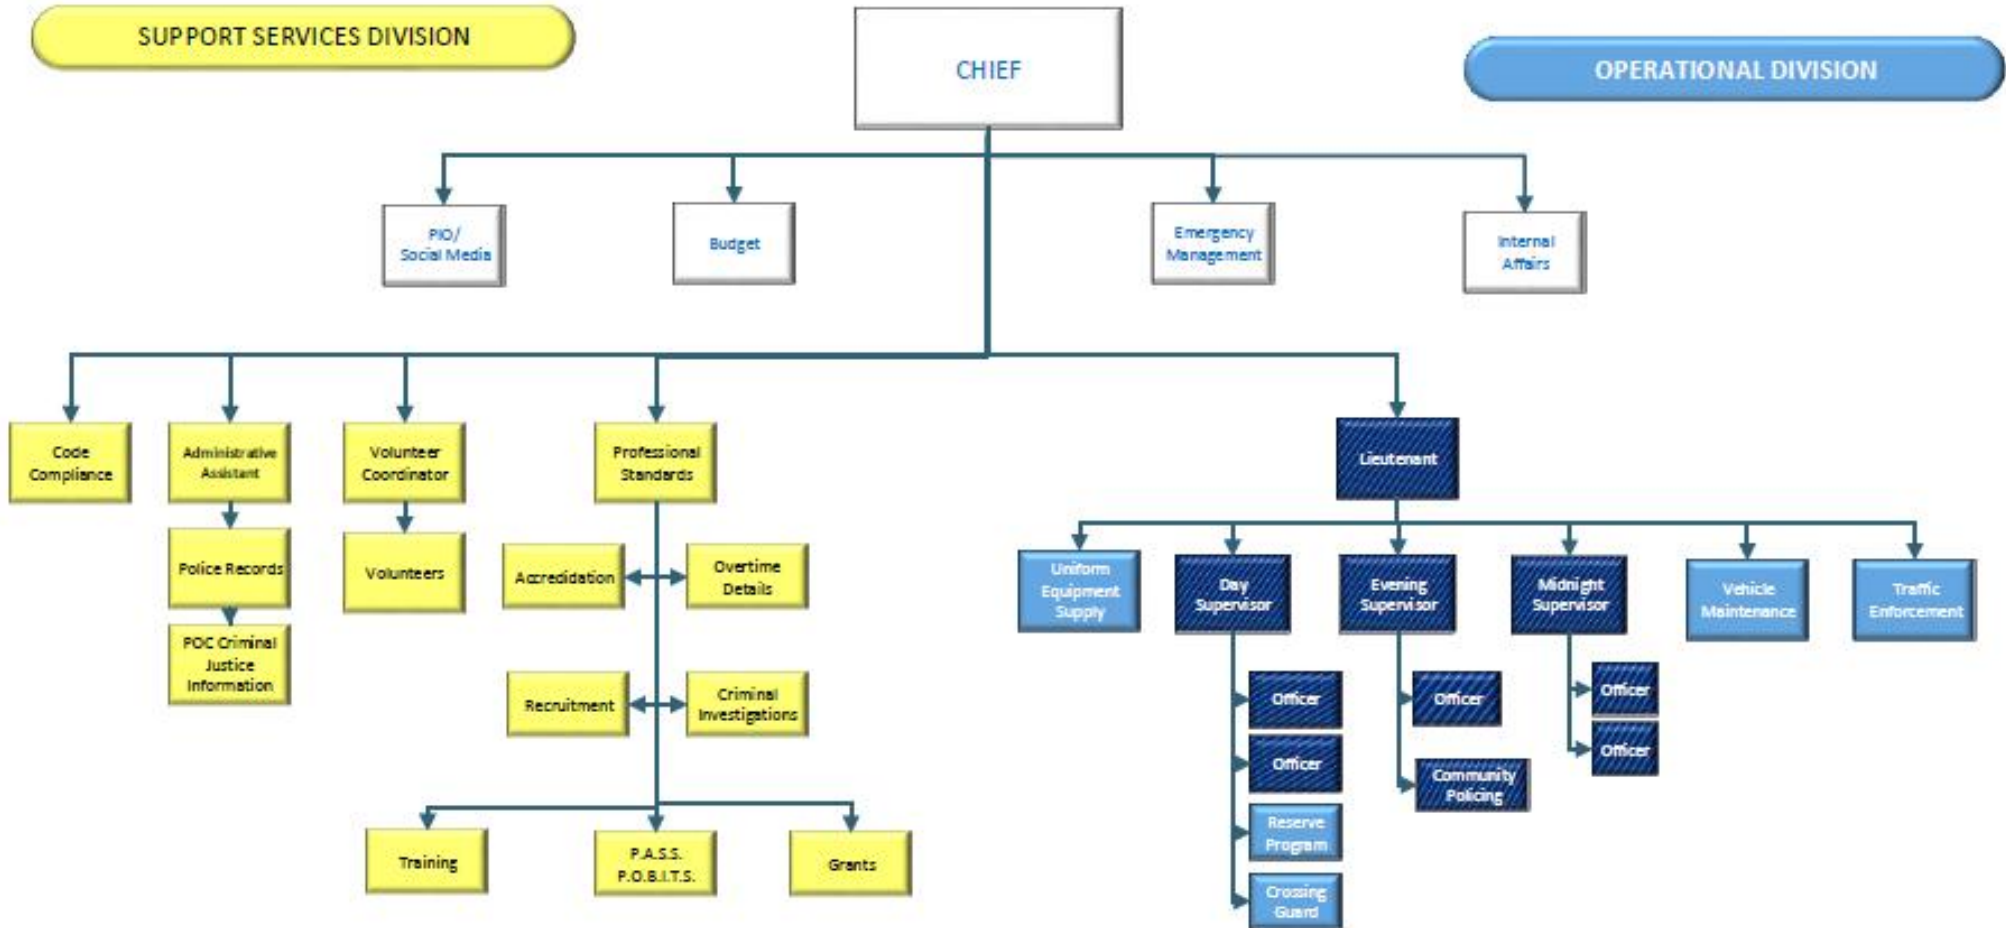

**SUPPORT SERVICES DIVISION**

**OPERATIONAL DIVISION**

**Kenneth City Police  
Department  
Organizational Chart  
Chief Kevin Riley**